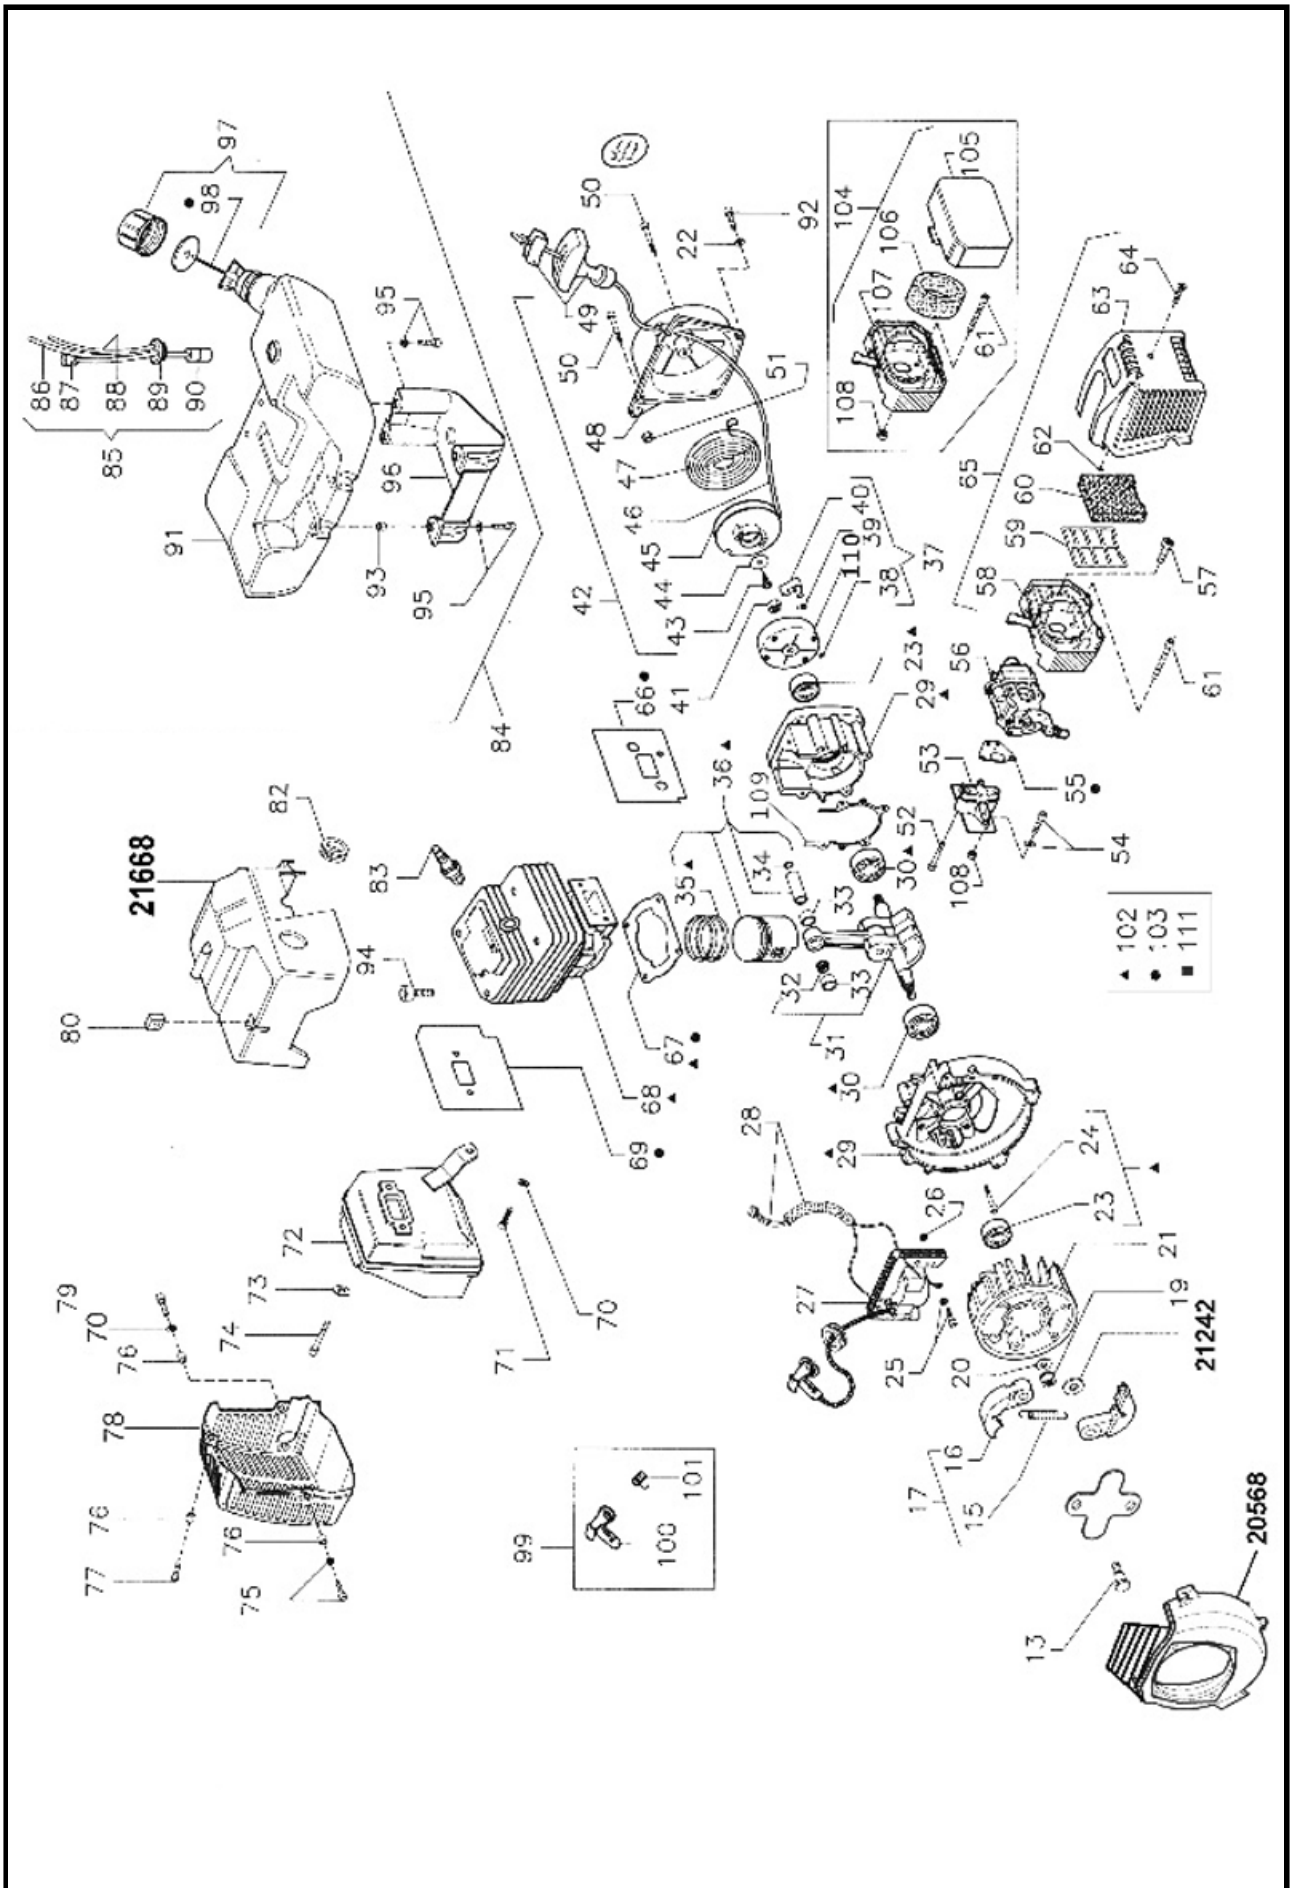

I. 40cc EXPLODED ENGINE PARTS

I. 40cc EXPLODED ENGINE PARTS

Active 40cc parts