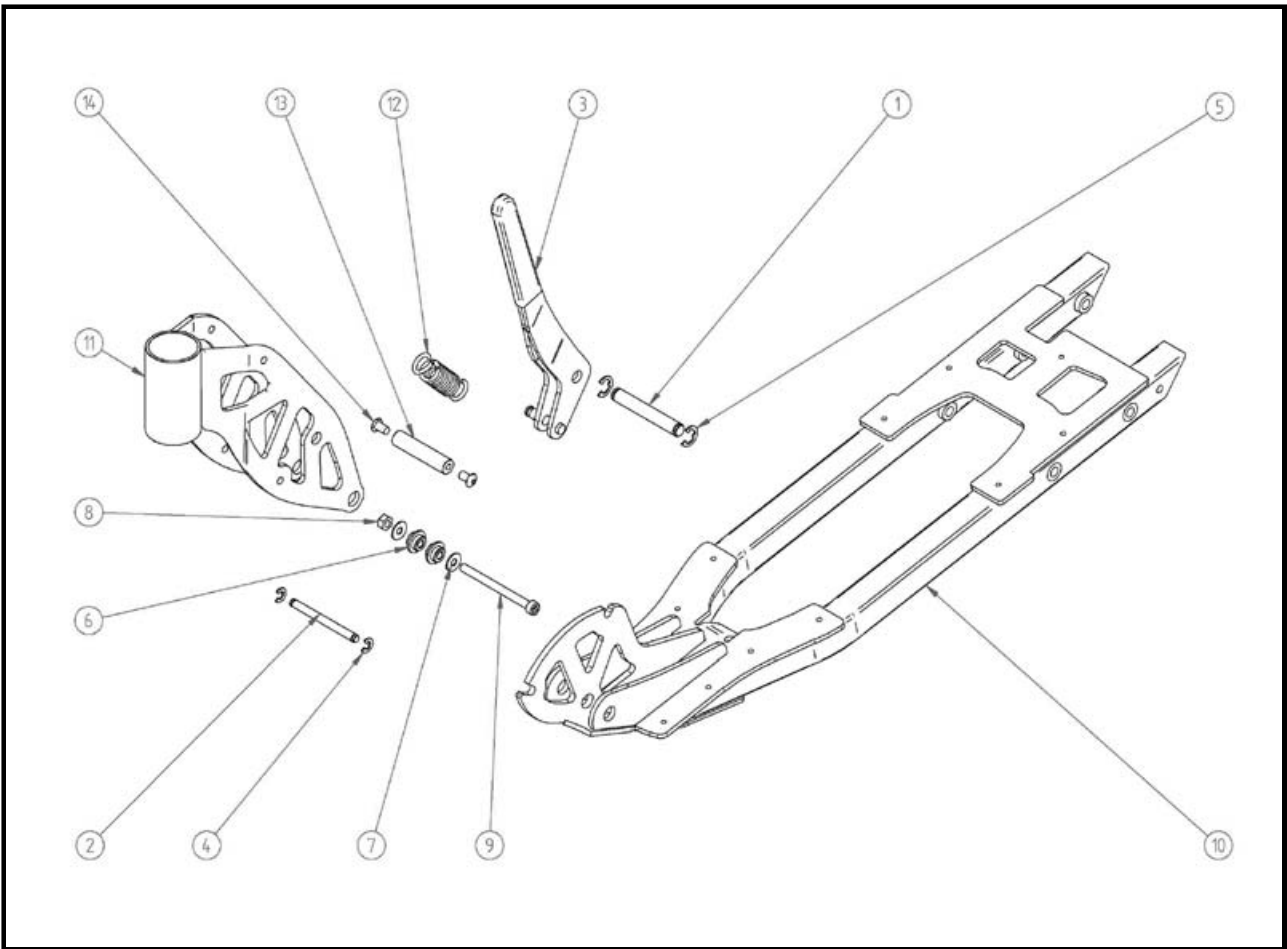

PARTS MANUAL

Puzey Designed. Built 4 Lifestyle.

TABLE OF CONTENTS:

<u>Description</u>	<u>Page</u>
Table of Contents	1
A1. Bodyset	2
B1. Front Wheel Set	3
B3. Rear Wheel Set	4
C2. Gearbox Set	5
D1. Brake Set	10
E1. Handle Bar Set	11
F1. Front Fork with Steering Set	12
G1. Assembly	13
G3. Decks	14
G4. Rear Assembly	15
G5. Seat Assembly	16
H. 50cc Exploded Engine Parts	17
I. 40cc Exploded Engine Parts	19

A1. BODY SET

No.	Code	Desc. Goods	Q'ty	DEALER Total Price/set	MSRP Total Price/Set
A1-1	3COPM0551A	OPEN LEVER FOLDING PIN	1		
A1-2	3EVO20522A	FRONT NECK FOLDING PIN	1		
A1-3	3COPM0540A	OPEN LEVER	1		
A1-4	3CORE0500A	FRONT NECK E RING	2		
A1-5	3CORE0900A	OPEN LEVER E RING	2		
A1-6	3EVO20521A	FRONT NECK PLATE WASHER	2		
A1-7	3EVO20521A	FRONT NECK PLATE BULTE WASHER	2		
A1-8	3CON06000A	FRONT NECK PLATE BULTS	1		
A1-9	3CO106075B	FRONT NECK PLATE BULTS	1		
A1-10	3EVO20530A	FRAME	1		
A1-11	3EVO20510A	SUPPORT TUBE	1		
A1-12	3COPM0552A	OPEN LEVER SPRING	1		
A1-13	3EVO20524A	FRONT NECK TOP SPACER	1		
A1-14	3CO206010A	M6 SPACER BOLT	2		

B1. FRONT WHEEL SET

No.	Code	Desc. Goods	Q'ty	DEALER Total Price/set	MSRP Total Price/Set
B1-1	3EVO20410A	FRONT RIM	1		
B1-2	3COPM0406A	10" TIRE	1		
B1-3	3CO106055A	FRONT FOLDING BULTS	3		
B1-4	3CON06000A	SIDE PLATE ENG BOLT	3		
B1-5	3COPM0404B	L12.5 WHEEL SPACER	1		
B1-6	3CO510150C	FRONT WHEEL BULTE	2		
B1-7	3COPM0405A	L18 SPACER	1		
B1-8	3CON10000A	FRONT WHEEL BOLT	1		
B1-9	3CO510160A	FRONT WHEEL BULTS	1		
B1-10	3COPM0407A	10" INNER TIRE(Tube)	1		
B1-11	3COPM0408A	TIRE CAP	1		
B1-12	3COW13061A	M6 WASHER	6		