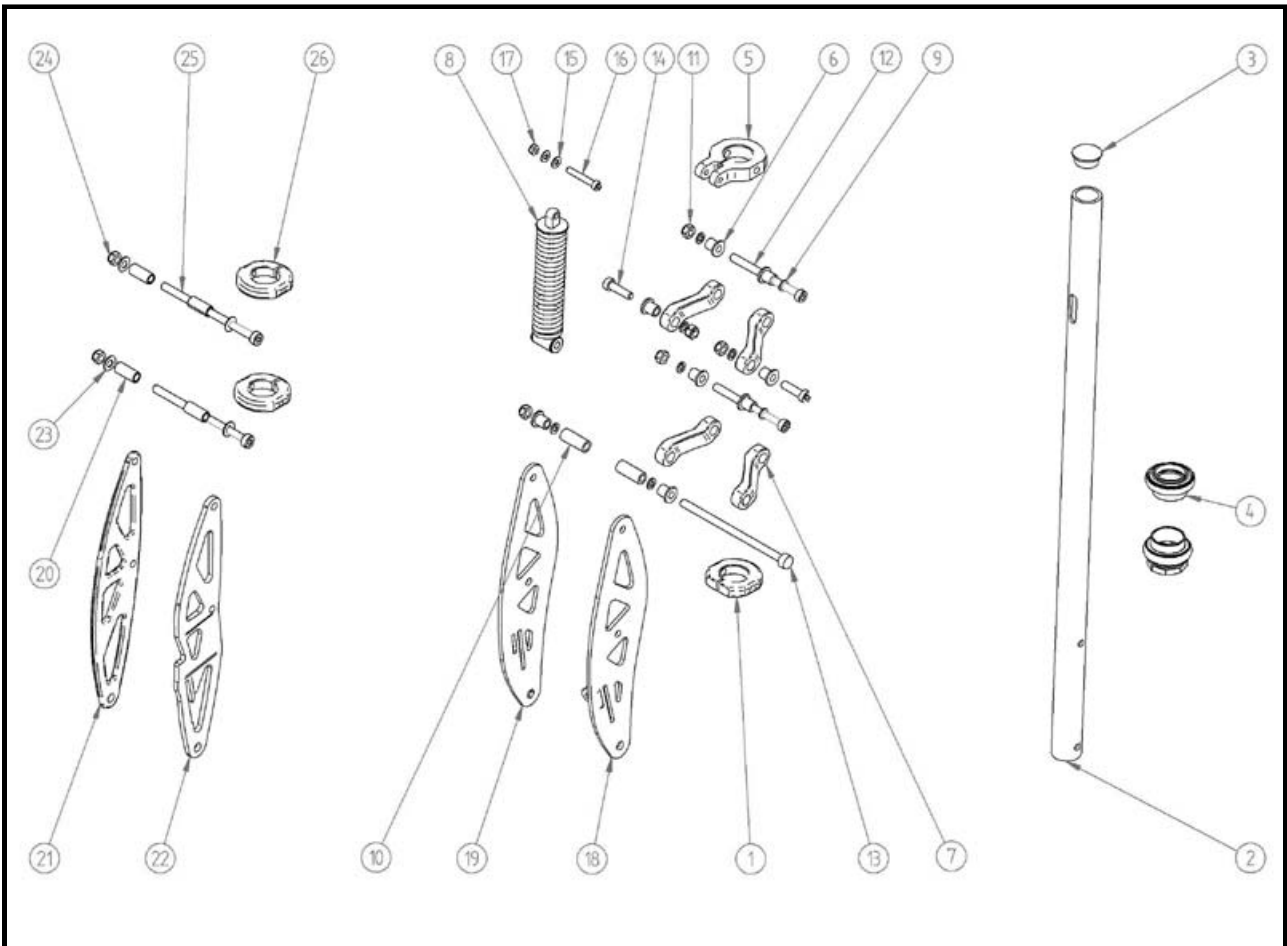

F1. FRONT FORK WITH STEERING SET