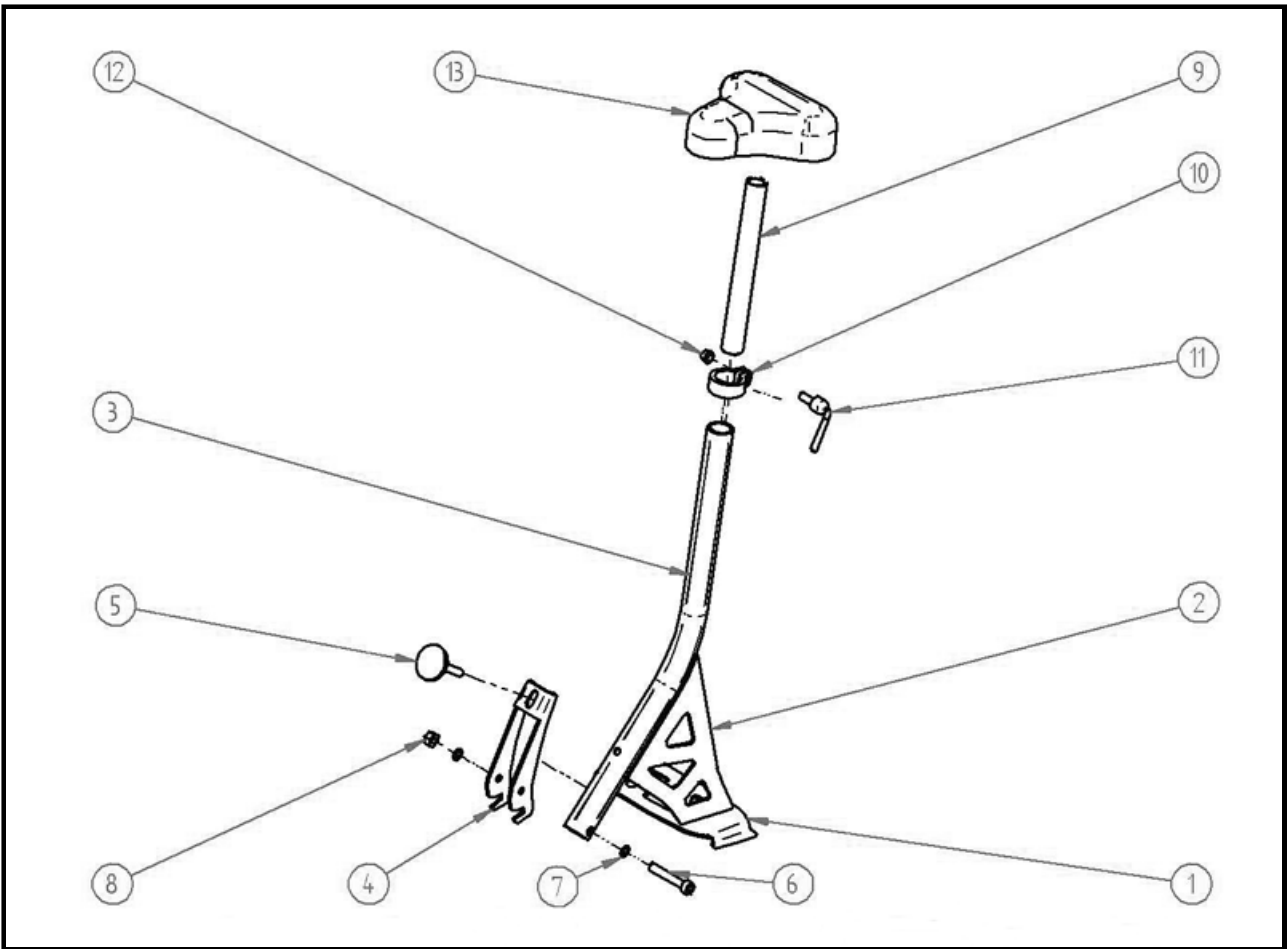

G5. SEAT ASSEMBLY

No.	Code	Desc. Goods	Q'ty	DEALER Total Price/set	MSRP Total Price/Set
		QUICK RELEASE SEAT ASSEMBLY			
G5-1	3COPM1014A	SEAT PLATE	1		
G5-2	3COPM1013A	GUSET SEAT	2		
G5-3	3COPM1011A	SEAT TUBE	1		
G5-4	3COPM1012A	COM LOCK FOR SEAT	1		
G5-5	3COPM1020A	THUMB BOLT	1		
G5-6	3CO108050A	SEAT SET BOLT	1		
G5-7	3COW17081A	M8 WASHER	2		
G5-8	3CON08000A	SEAT SET NUT	1		
G5-9	3COPM1030A	SEAT TOP TUBE	1		
G5-10	3COPM1010A	QUICK FLANGE	1		
G5-11	3COPM1041A	QUICK FLANGE BOLT	1		
G5-12	3COPM1042A	QUICK FLANGE NUT	1		
G5-13	3COPM1050A	CUSHION	1