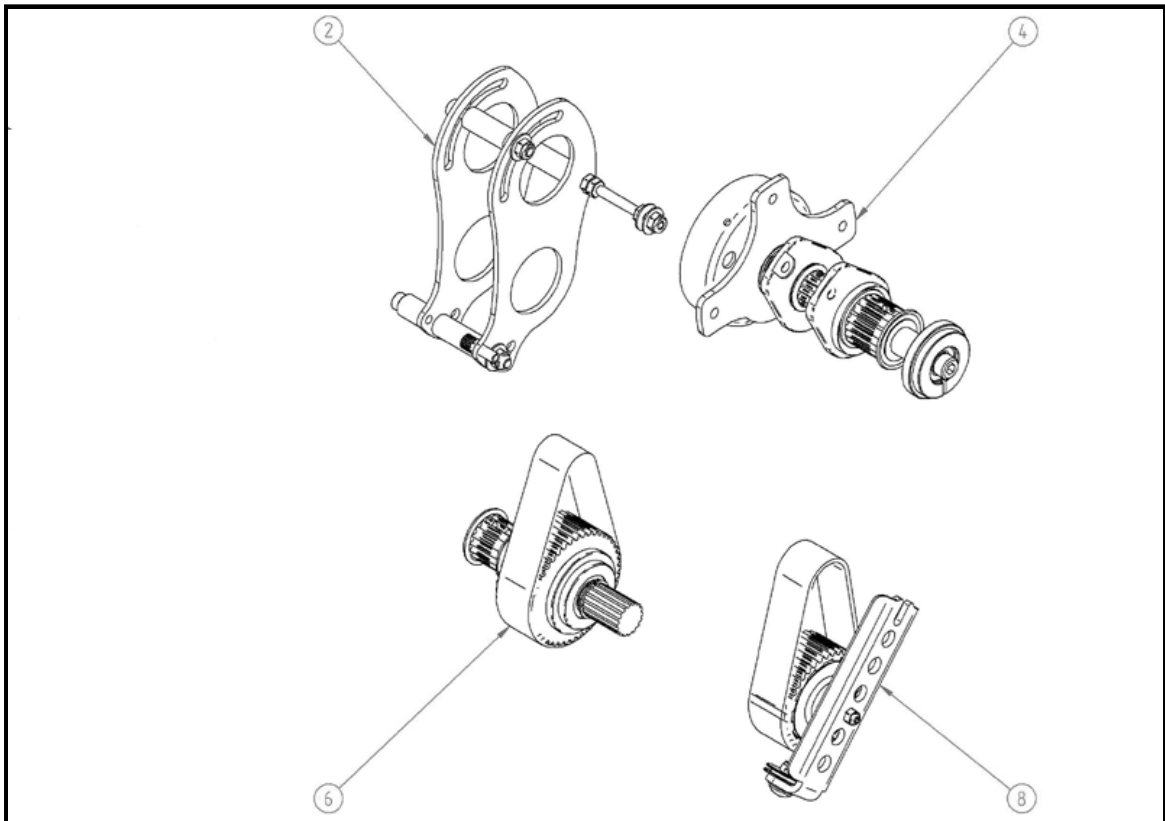

No.	Code	Desc. Goods	Q'ty	DEALER Total Price/set	MSRP Total Price/Set
ASS-2-1	2EVO20700A	COMPLETE GEAR BOX