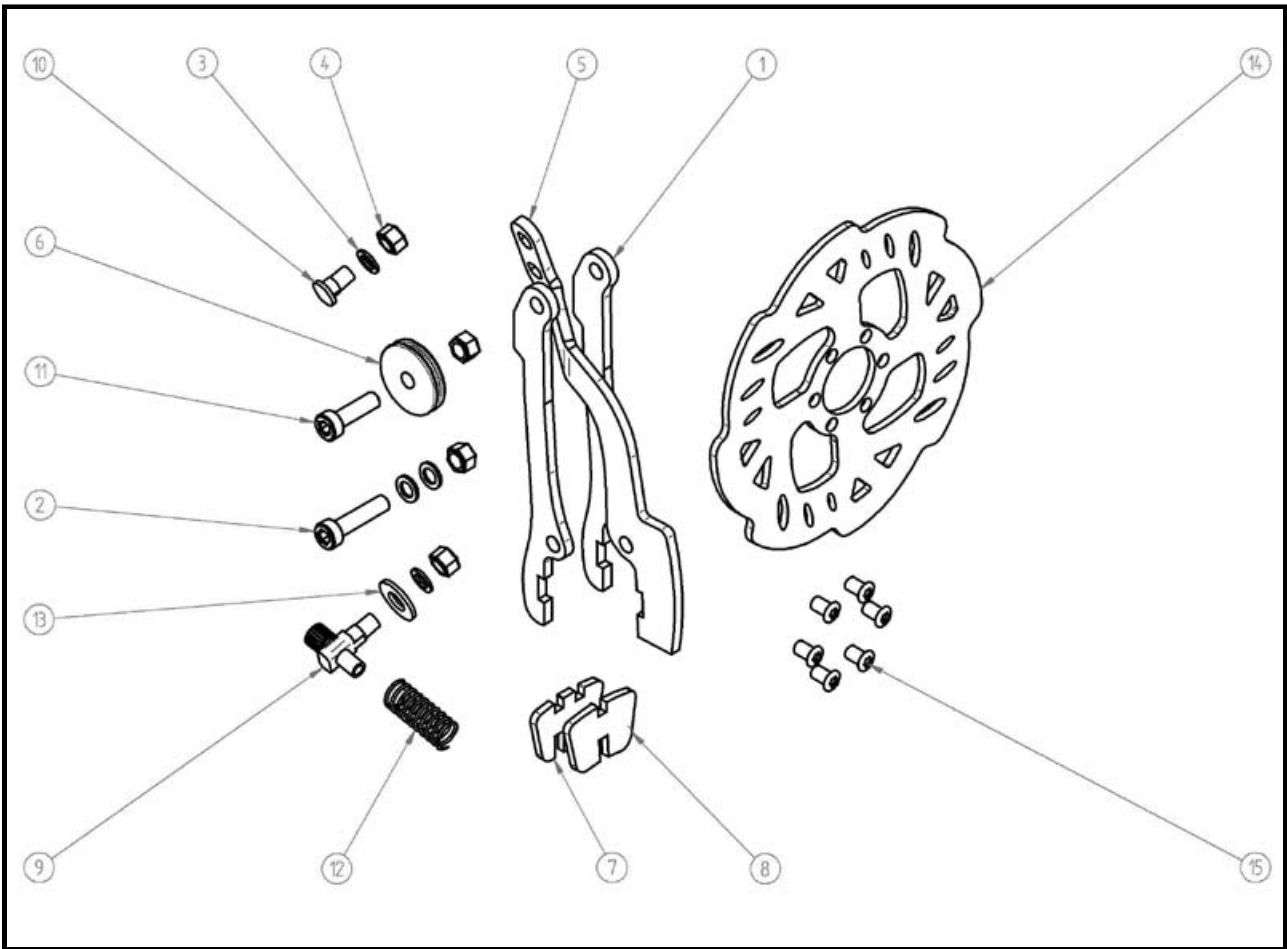

D1. BRAKE SET

D1. BRAKE SET

No.	Code	Desc. Goods	Q'ty	DEALER Total Price/set	MSRP Total Price/Set
D1-1	3COPM0302A	REAR BRAKE 1	2		
D1-2	3CO10603B	BRAKE BLUTS	1		
D1-3	3COW13061A	BRAKE WASHER	4		
D1-4	3CON06000A	BRAKE BOLT	4		
D1-5	3COPM0301A	REAR BRAKE 2	1		
D1-6	3COPM0313A	CABLE ROLLER	1		
D1-7	3COPM0304A	PAD 2	1		
D1-8	3COPM0303A	PAD 1	1		
D1-9	3COPM0306A	ADG NUT 1	1		
D1-10	3COPM0307A	ADG NUT 2	1		
D1-11	3CO103020B	BRAKE ROLLER BULTS	1		
D1-12	3COPM0312A	BRAKE SPRING	1		
D1-13	3COW17081B	ADG WASHER	1		
D1-14	3COPM0305A	DISK HOT	1		
D1-15	3CO205012C	DISK BULTS	6