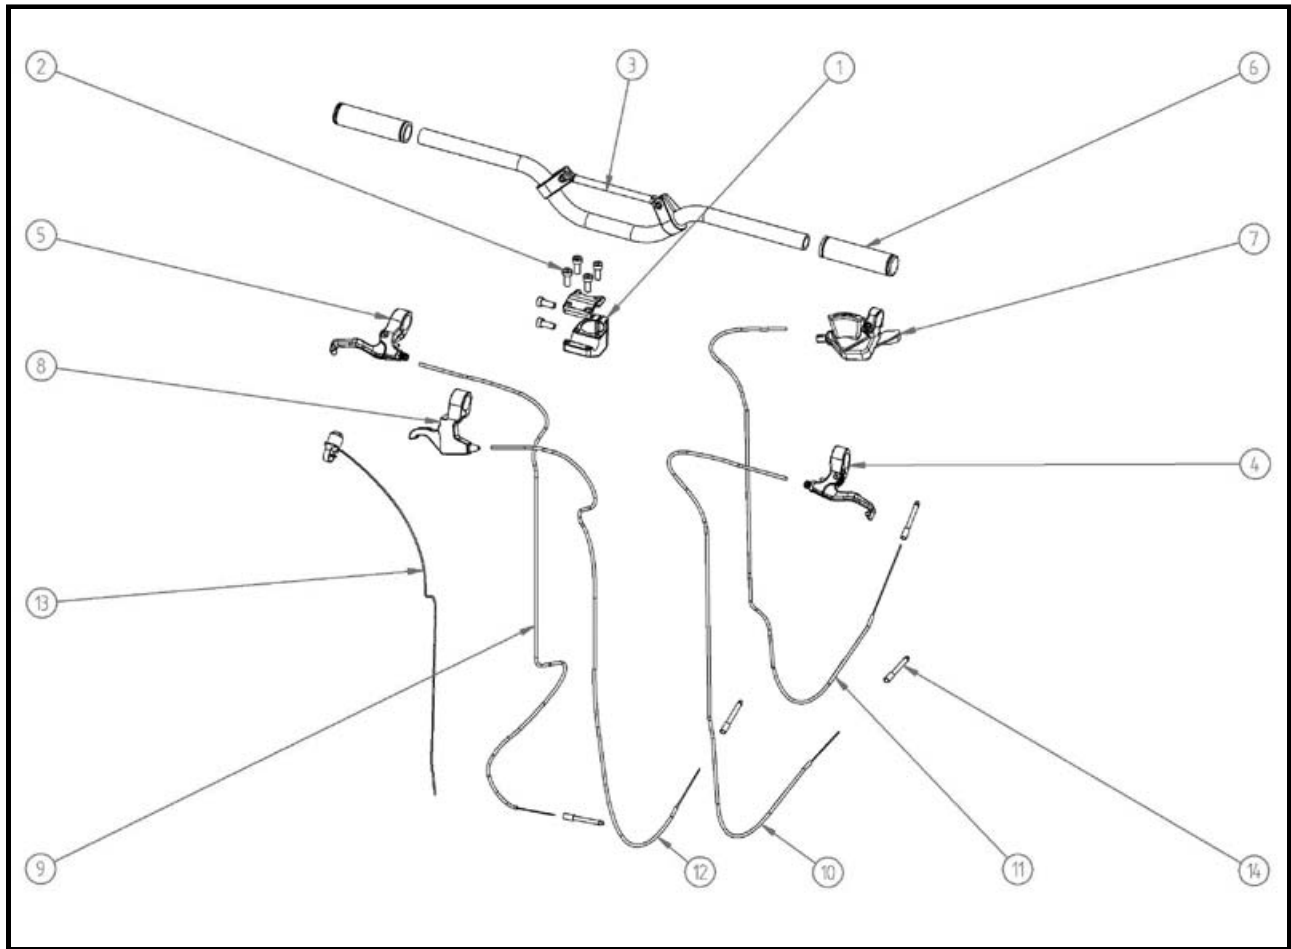

E1. HANDLE BAR SET

E1. HANDLE BAR SET

No.	Code	Desc. Goods	Q'ty	DEALER Total Price/set	MSRP Total Price/Set
E1-1	3EVO20130A	HANDLEBAR CAP SET	1		
E1-2	3CO108025A	HANDLEBAR BULTS	6		
E1-3	3EVO20110A	HANDELBAR	1		
E1-4	3COPM0308A	LEFT BRAKE LEVER SET	1		
E1-5	3COPM0309A	RIGHT BRAKE LEVER SET	1		
E1-6	3COPM0120A	GRIP	2		
E1-7	3EVO20761A	CLUTCH LEVER SET	1		
E1-8	3EVO20921A	GAS LEVER SET	1		
E1-9	3EVO20310A	FRONT BRAKE INNER	1		
E1-10	3EVO20311A	BACK BRAKE INNER	1		
E1-11	3EVO20762A	CLUTCH INNER	1		
E1-12	3EVO20922A	GAS INNER	1		
E1-13	3EV020923A	KILL SWITCH	1		
E1-14	3COPM0314A	INNER ELBOW	4