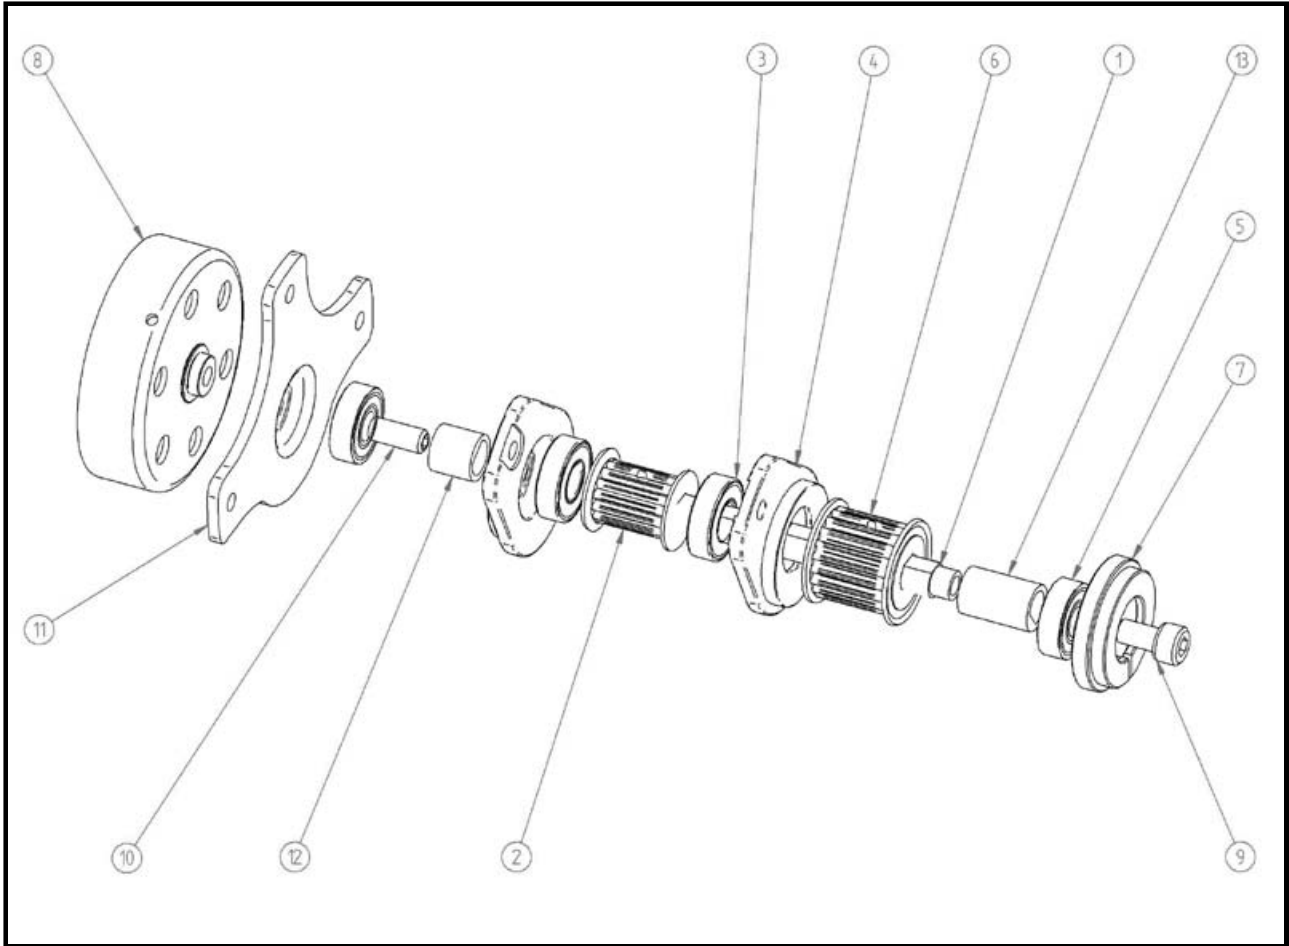

C2. GEAR BOX SET

C2. GEAR BOX SET

No.	Code	Desc. Goods	Q'ty	DEALER Total Price/set	MSRP Total Price/Set
ASS-2-1	2EVO20700A	COMPLETE GEAR BOX			

C2. GEAR BOX SET No.2

C2. GEAR BOX SET No.2

No.	Code	Desc. Goods	Q'ty	DEALER Total Price/set	MSRP Total Price/Set
C2-1	3EVO20708A	SPACER CAM	1		
C2-2	3EVO20701A	BELT ASS PLATE	2		
C2-3	3EVO20702A	SPACER	2		
C2-4	3COPM0308A	AOG NUT 1-1	1		
C2-5	3CO906110A	STUD	1		
C2-6	3CON06000A	STUD M6 BOLT (NYLON)	4		
C2-7	3CON06000B	STUD M6 BOLT	3		
C2-8	3COW16061A	GEAR BOX M6 WASHER	5		
C2-9	3COPM0791A	BELT TENSIONER BUSH	1		
C2-10	3CO106055A	BELT CAM SPACER BULTS	1		
C2-11	3CO106080A	TENSIONER BUSH BULTS	1		

C4. GEAR BOX SET No.4

C4. GEAR BOX SET No.4

No.	Code	Desc. Goods	Q'ty	DEALER Total Price/set	MSRP Total Price/Set
ASS-2-2	2EVO20701A	TOP SHAFT ASSEMBLY			

No.	Code	Desc. Goods	Q'ty	DEALER Total Price/set	MSRP Total Price/Set
C4-1	3EVO20711A	TOP SHAFT	1		
C4-2	3EVO20743A	TOP SHAFT GRAR 14T	1		
C4-3	3COB06000A	BEARING 28X8	2		
C4-4	3COPM0752A	BELT CAM	2		
C4-5	3COB06000A	10X26 BEARING	2		
C4-6	3EVO20741A	TOP PULLEY 1 06 21T	1		
C4-7	3COPM0751A	BEARING CAP 26X10	1		
C4-8	3EVO20721A	CLUTCH HOUSING SET	1		
C4-9	3CO108015A	SIDE PLATE ENG BULTS	1		
C4-10	3CO408020	CLUTCH HOUSING BULTS	1		
C4-11	3EVO20722A	CLUTCH PLATE BRACKET	1		
C4-12	3EVO20785A	TOP SHAFT RIGHT SPACER	1		
C4-13	3EVO20784A	TOP SHSFT LEFT SPACER	1		