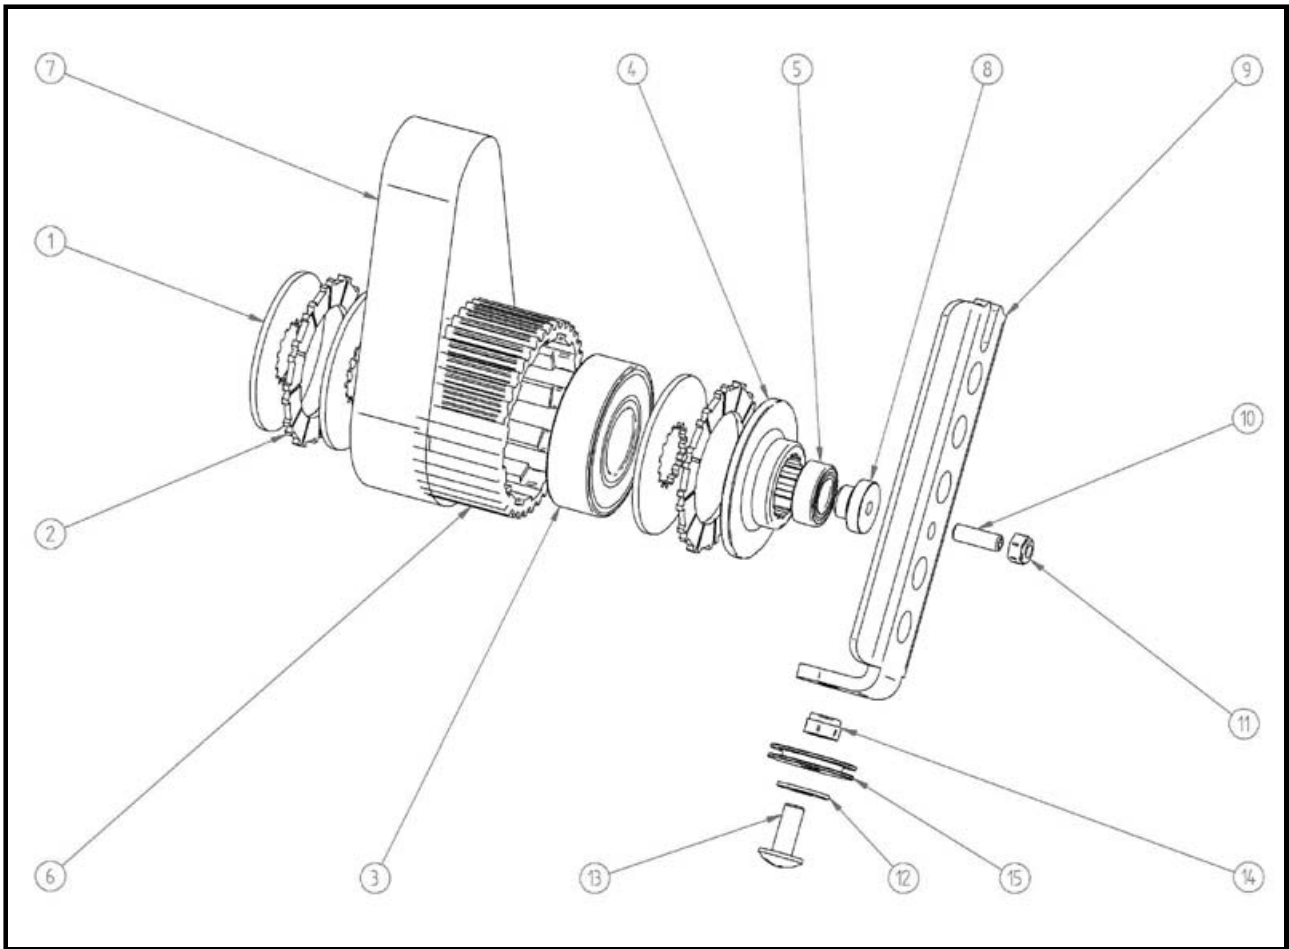

C6. GEAR BOX SET NO.6

C6. GEAR BOX SET No.6

No.	Code	Desc. Goods	Q'ty	DEALER Total Price/set	MSRP Total Price/Set
ASS-2-3	2EVO20702A	BOTTOM SHAFT ASSEMBLY			
ASS-2-3b		PART BOTTOM SHAFT ASSEMBLY			

No.	Code	Desc. Goods	Q'ty	DEALER Total Price/set	MSRP Total Price/Set
C6-1	3COM0754A	BEARING CAP 30X15	2		
C6-2	3COB06002A	BEARING 30X15	2		
C6-3	3COPM0753A	SPACERS	2		
C6-4	3EVO20744A	BEARING ONE WAY SPACER	1		
C6-5	3EVO20712A	MANULE SHAFT22	1		
C6-6	3COBF3020A	ONE WAY OUTER BEARING	1		
C6-7	3EVO20731A	ONE WAY PULLY FINAL13	1		
C6-8	3EVO20742A	PULLEY CENTER 4025 1 06 (17T)	1		
C6-8a		18T pully			
C6-9	3EVO20771A	SMALL BELT 1 06	1		
C6-10	3CORC1900A	D19 C RING	1		
C6-11	3CO406008A	M6X8 BULTS	1		
C6-12	3CO404004A	M4X4 BULTS	2		
		STEEL HOUSING	1		

C8. GEAR BOX SET No.8

C8. GEAR BOX SET No.8

No.	Code	Desc. Goods	Q'ty	DEALER Total Price/set	MSRP Total Price/Set
C8-1	3EVO20704A	CLUTCH PLATE 2	3		
C8-2	3EVO20765A	CLUTCH PLATE	2		
C8-3	3COB06204A	BEARING 20X47	1		
C8-4	3EVO20703A	CLUTCH PLATE 1	1		
C8-5	3COBL1910A	6X19 BEARING	1		
C8-6	3EVO20732A	2ND GEAR CLUTCH	1		
C8-7	3EVO20771A	SMALL BELT 1 06	1		
C8-8	3EVO20707A	CLUTCH COVER	1		
C8-9	3EVO20705A	CLUTCH LEVER	1		
C8-10	3CO105015A	M5X15 BULTS	1		
C8-11	3CON05000A	M5 BOLT (NYLON)	1		
C8-12	3COW16061A	GEAR BOX M6 WASHER	1		
C8-13	3CO106015A	CABLE ROLLER BULTS	1		
C8-14	3CON06000A	STUD M6 BOLT (NYLON)	1		
C8-15	3COPM0313A	CABLE ROLLER	1		