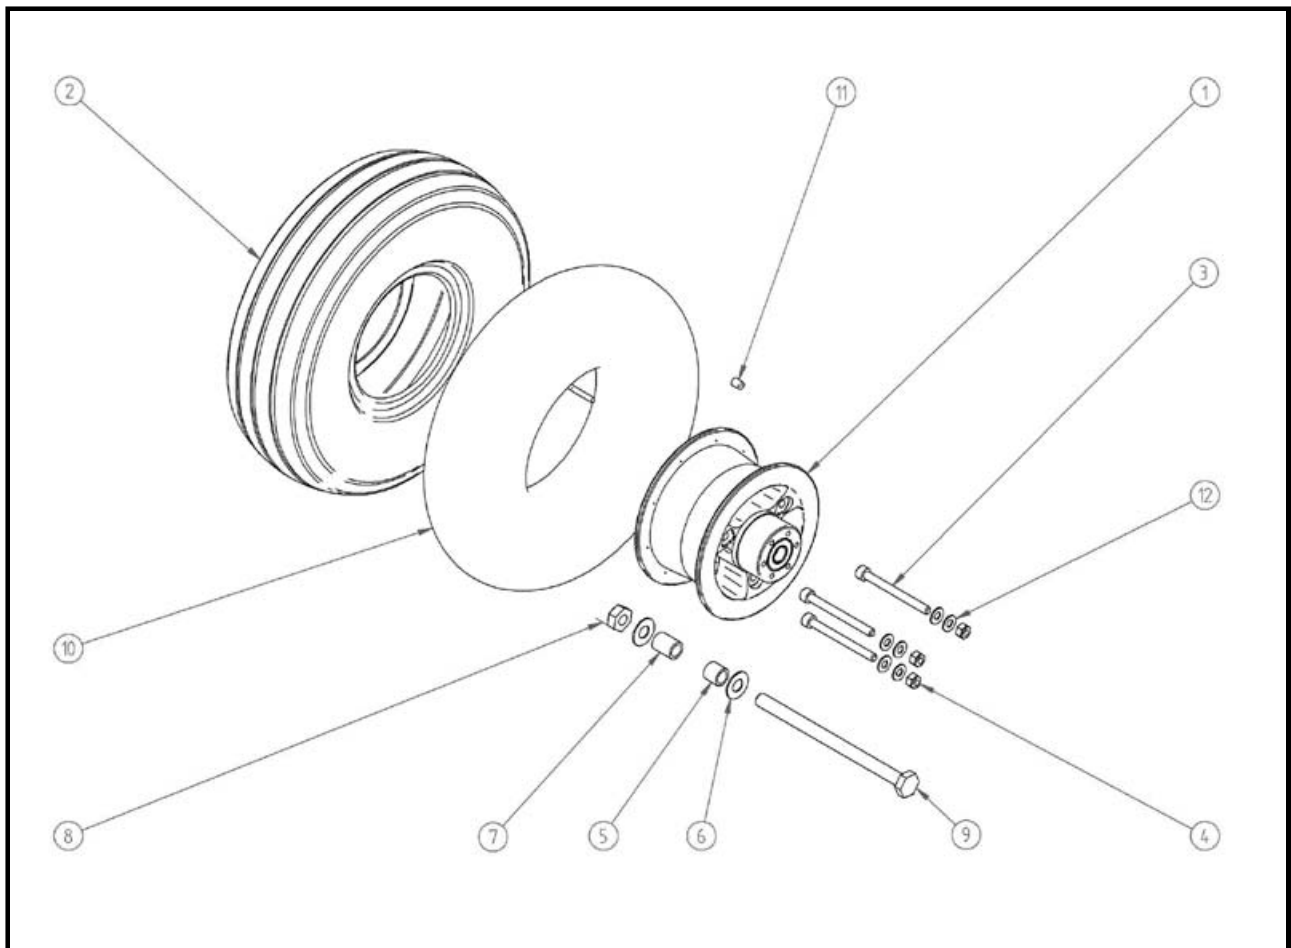

PARTS MANUAL

Puzey Designed. Built 4 Lifestyle.

TABLE OF CONTENTS:

<u>Description</u>	<u>Page</u>
Table of Contents	1
A1. Bodyset	2
B1. Front Wheel Set	3
B3. Rear Wheel Set	4
C2. Gearbox Set	5
D1. Brake Set	10
E1. Handle Bar Set	11
F1. Front Fork with Steering Set	12
G1. Assembly	13
G3. Decks	14
G4. Rear Assembly	15
G5. Seat Assembly	16
H. 50cc Exploded Engine Parts	17
I. 40cc Exploded Engine Parts	19

A1. BODY SET

No.	Code	Desc. Goods	Q'ty	DEALER Total Price/set	MSRP Total Price/Set
A1-1	3COPM0551A	OPEN LEVER FOLDING PIN	1		
A1-2	3EVO20522A	FRONT NECK FOLDING PIN	1		
A1-3	3COPM0540A	OPEN LEVER	1		
A1-4	3CORE0500A	FRONT NECK E RING	2		
A1-5	3CORE0900A	OPEN LEVER E RING	2		
A1-6	3EVO20521A	FRONT NECK PLATE WASHER	2		
A1-7	3EVO20521A	FRONT NECK PLATE BULTE WASHER	2		
A1-8	3CON06000A	FRONT NECK PLATE BULTS	1		
A1-9	3CO106075B	FRONT NECK PLATE BULTS	1		
A1-10	3EVO20530A	FRAME	1		
A1-11	3EVO20510A	SUPPORT TUBE	1		
A1-12	3COPM0552A	OPEN LEVER SPRING	1		
A1-13	3EVO20524A	FRONT NECK TOP SPACER	1		
A1-14	3CO206010A	M6 SPACER BOLT	2		

B1. FRONT WHEEL SET

No.	Code	Desc. Goods	Q'ty	DEALER Total Price/set	MSRP Total Price/Set
B1-1	3EVO20410A	FRONT RIM	1		
B1-2	3COPM0406A	10" TIRE	1		
B1-3	3CO106055A	FRONT FOLDING BULTS	3		
B1-4	3CON06000A	SIDE PLATE ENG BOLT	3		
B1-5	3COPM0404B	L12.5 WHEEL SPACER	1		
B1-6	3CO510150C	FRONT WHEEL BULTE	2		
B1-7	3COPM0405A	L18 SPACER	1		
B1-8	3CON10000A	FRONT WHEEL BOLT	1		
B1-9	3CO510160A	FRONT WHEEL BULTS	1		
B1-10	3COPM0407A	10" INNER TIRE(Tube)	1		
B1-11	3COPM0408A	TIRE CAP	1		
B1-12	3COW13061A	M6 WASHER	6		