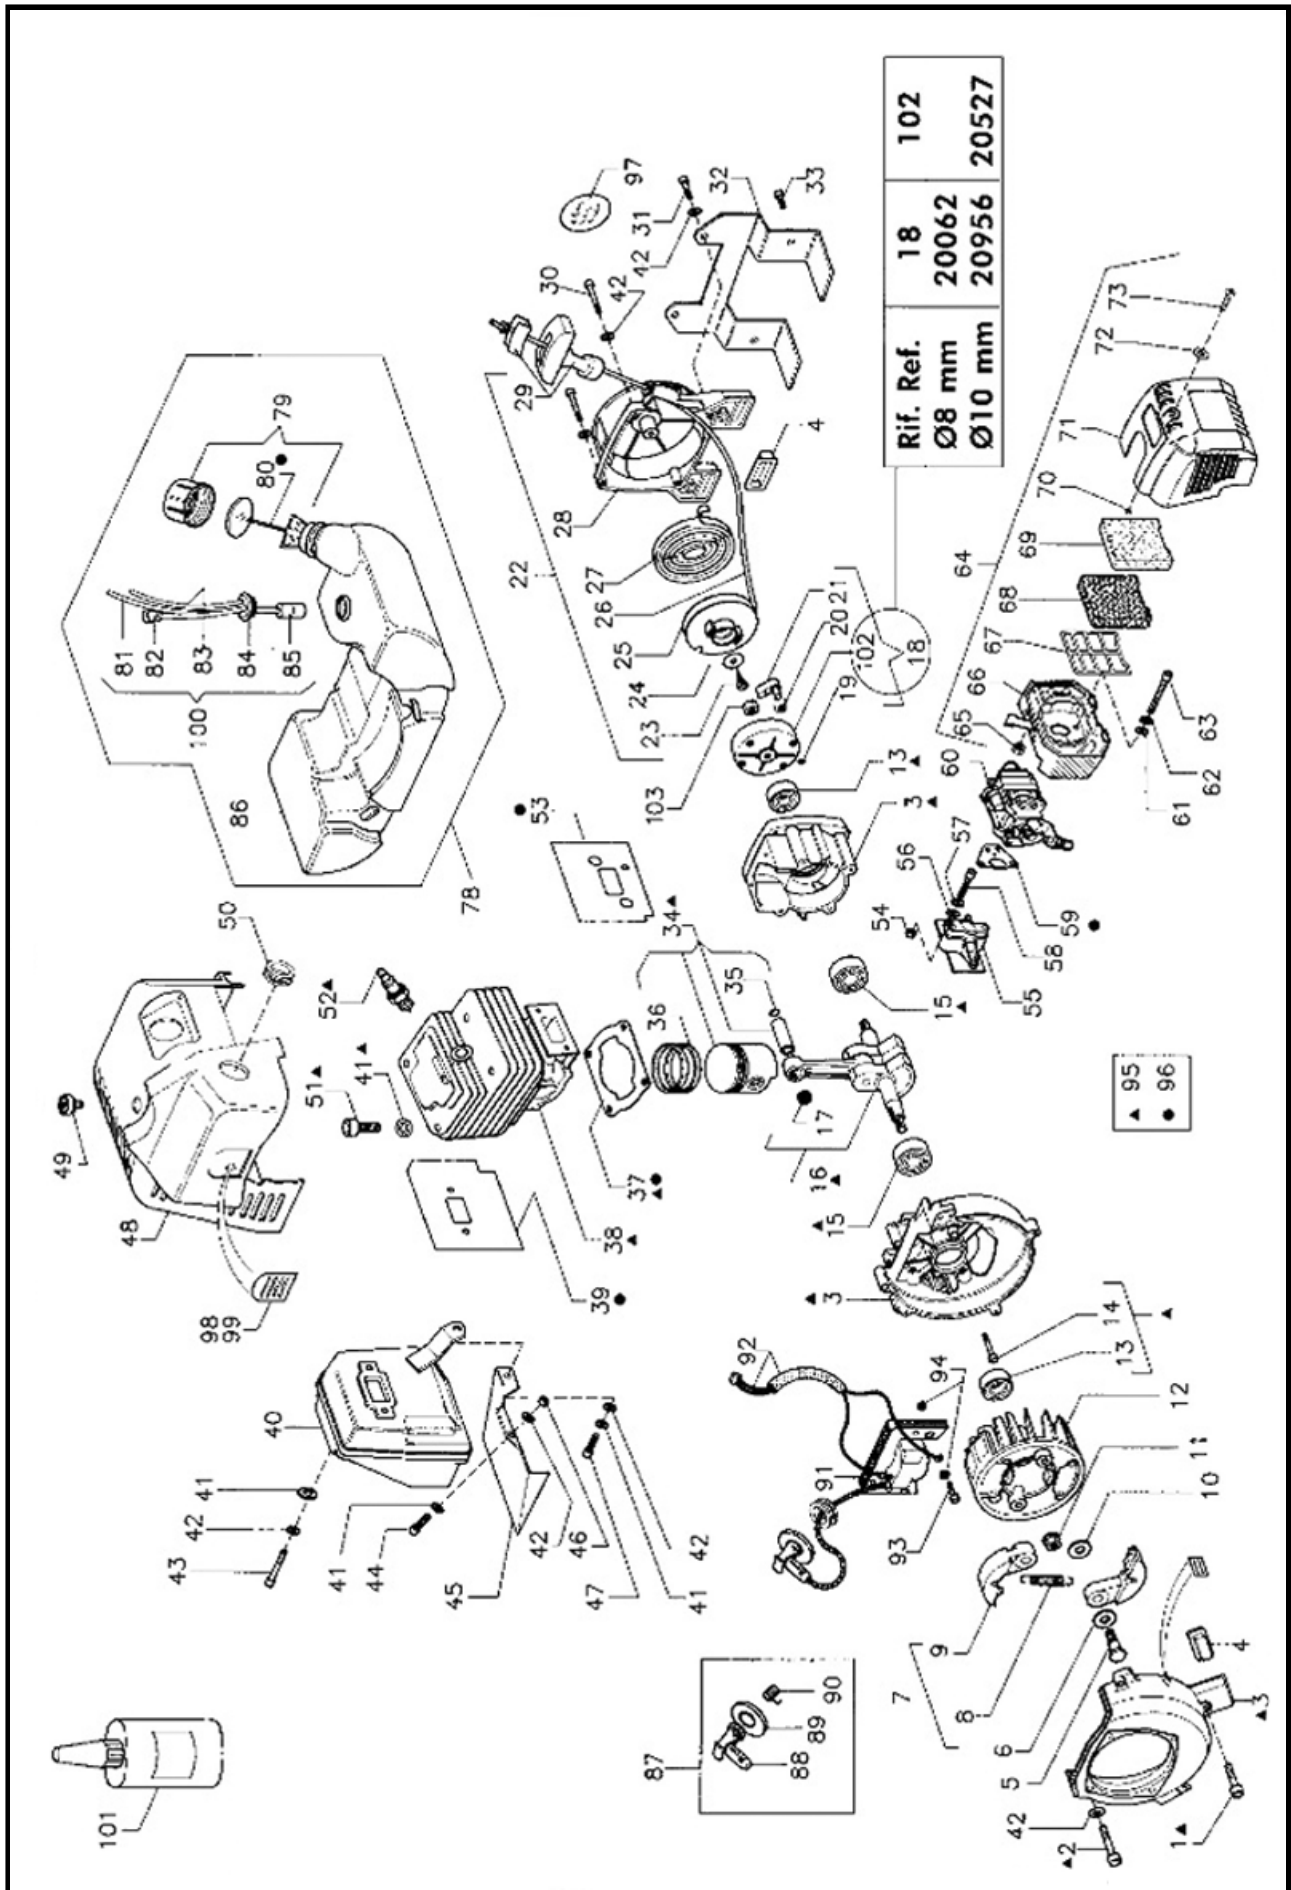

H. 50cc EXPLODED ENGINE PARTS

H. 50cc EXPLODED ENGINE PARTS

ENGINE (ACTIVE 49.5cc) GR.3

REF.	PART NO.	Q.	DESCRIPTION	REF.	PART NO.	Q.	DESCRIPTION
1	20001	3	Screw	51	20359	4	Screw
2	20366	1	Screw	52	20770	1	Spark Plug
3	20580	1	Crankcase	53	20344	1	Gasket
4	20083	4	Rubber	54	20060	2	Nut
5	20068	2	Screw	55	20046	1	Insulator
6	20069	2	Washer	56	20037	2	Washer
7	20065	1	Clutch	57	20021	2	Washer
8	20067	1	Spring	58	20366	2	Screw
9	20049	2	Shoe	59	20048	1	Gasket
10	20070	2	Washer	60	20050	1	Carburettor
11	20058	2	Nut	61	20037	2	Washer
12	20039	1	Flywheel	62	20021	2	Washer
13	20003	2	Seal	63	20079	2	Screw
14	20002	4	Screw	64	20559	1	Filter
15	20004	2	Bearing	65	20429	1	Nut
16	21001	1	Crankshaft	66	20562	1	Bracket
17	20026	1	Bearing	67	20563	1	Screen
18	20956	1	Driver	68	20564	1	Piece
19	20087	2	Snapping	69	20564	1	Piece
20	20084	2	Spring	70	20566	1	O.R.
21	20085	2	Pawl	71	20567	1	Cover
22	20074	1	Starter	72	20568	1	Washer
23	20076	1	Screw	73	20172	1	Screw
24	20077	1	Washer	74			
25	20055	1	Pulley	75			
26	20078	1	Rope	76			
27	20075	1	Spring	77			
28	20059	1	Housing	78	20570	1	Fuel Tank
29	20081	1	Handle	79	20094	1	Fuel Cap
30	20366	2	Screw	80	20095	1	Gasket
31	20359	2	Screw	81	20097	1	Inlet Pipe
32	20457	1	Bracket	82	20100	1	Breather
33	20173	2	Screw	83	20091	1	Overflow Pipe
34	20018	1	Piston 40mm Dia (4.3-4.5)	84	20099	1	Grummet
34	20023	1	Piston 44mm Dia (49.5cc)	85	20093	1	Filter
35	20020	2	Snapping	86	20391	1	Fuel Tank
36	20019	2	Ring 40mm Dia	87	20571	1	S.P. Cover
36	20024	2	Ring 44mm Dia	88	20572	1	S.P. Cover
37	20015	1	Gasket	89	20573	1	Guard
38	20012	1	Cyl.+ Pis. (40mm - 4.3/4.5)	90	20574	1	Spring
38	20013	1	Cyl.+ Pis. (44mm - 49.5cc)	91	20575	1	Coil
39	20581	1	Gasket	92	20040	1	Wire
40	20101	1	Muffler	93	20366	2	Screw
41	20896	2	Washer	94	20037	4	Washer
42	20278	2	Washer	95	20576	1	Short Block 40mm Dia (4.3/4.5)
43	20022	2	Screw	95	20577	1	Short Block 44mm Dia (49.5cc)
44	20277	1	Screw	96	20578	1	Gaskets
45	20582	1	Sheet	97	20088	1	Decal Active
46	20060	1	Nut	98	20045	1	Decal Big 4.5
47	20359	1	Screw	99	20579	1	Decal Big 49.5cc
48	20583	1	Engine Cover (Green)	100	20042	1	Tubi Mix+Valve+Filtro Ens. Kit
48	20584	1	Engine Cover (Red)	101	20311	1	50mlFrenaFil-Fix.FiletsRetaining
49	20044	1	Screw	102	20527	1	Bracket
50	20586	1	Eyelet	103	20982	1	Nut