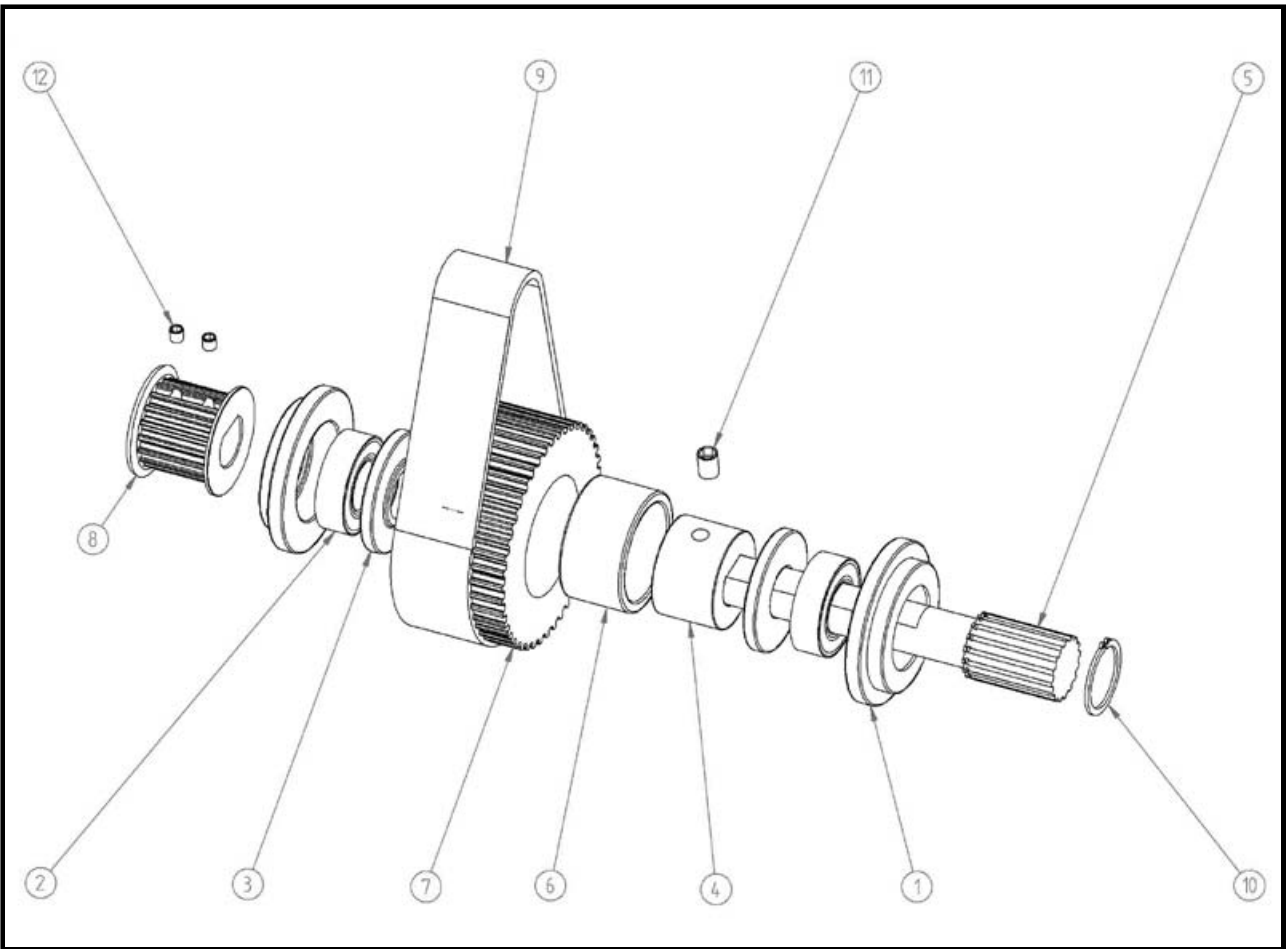

C6. GEAR BOX SET NO.6

C6. GEAR BOX SET No.6

No.	Code	Desc. Goods	Q'ty	DEALER Total Price/set	MSRP Total Price/Set
ASS-2-3	2EVO20702A	BOTTOM SHAFT ASSEMBLY			
ASS-2-3b		PART BOTTOM SHAFT ASSEMBLY			

No.	Code	Desc. Goods	Q'ty	DEALER Total Price/set	MSRP Total Price/Set
C6-1	3COM0754A	BEARING CAP 30X15	2		
C6-2	3COB06002A	BEARING 30X15	2		
C6-3	3COPM0753A	SPACERS	2		
C6-4	3EVO20744A	BEARING ONE WAY SPACER	1		
C6-5	3EVO20712A	MANULE SHAFT22	1		
C6-6	3COBF3020A	ONE WAY OUTER BEARING	1		
C6-7	3EVO20731A	ONE WAY PULLY FINAL13	1		
C6-8	3EVO20742A	PULLEY CENTER 4025 1 06 (17T)	1		
C6-8a		18T pully			
C6-9	3EVO20771A	SMALL BELT 1 06	1		
C6-10	3CORC1900A	D19 C RING	1		
C6-11	3CO406008A	M6X8 BULTS	1		
C6-12	3CO404004A	M4X4 BULTS	2		
		STEEL HOUSING	1