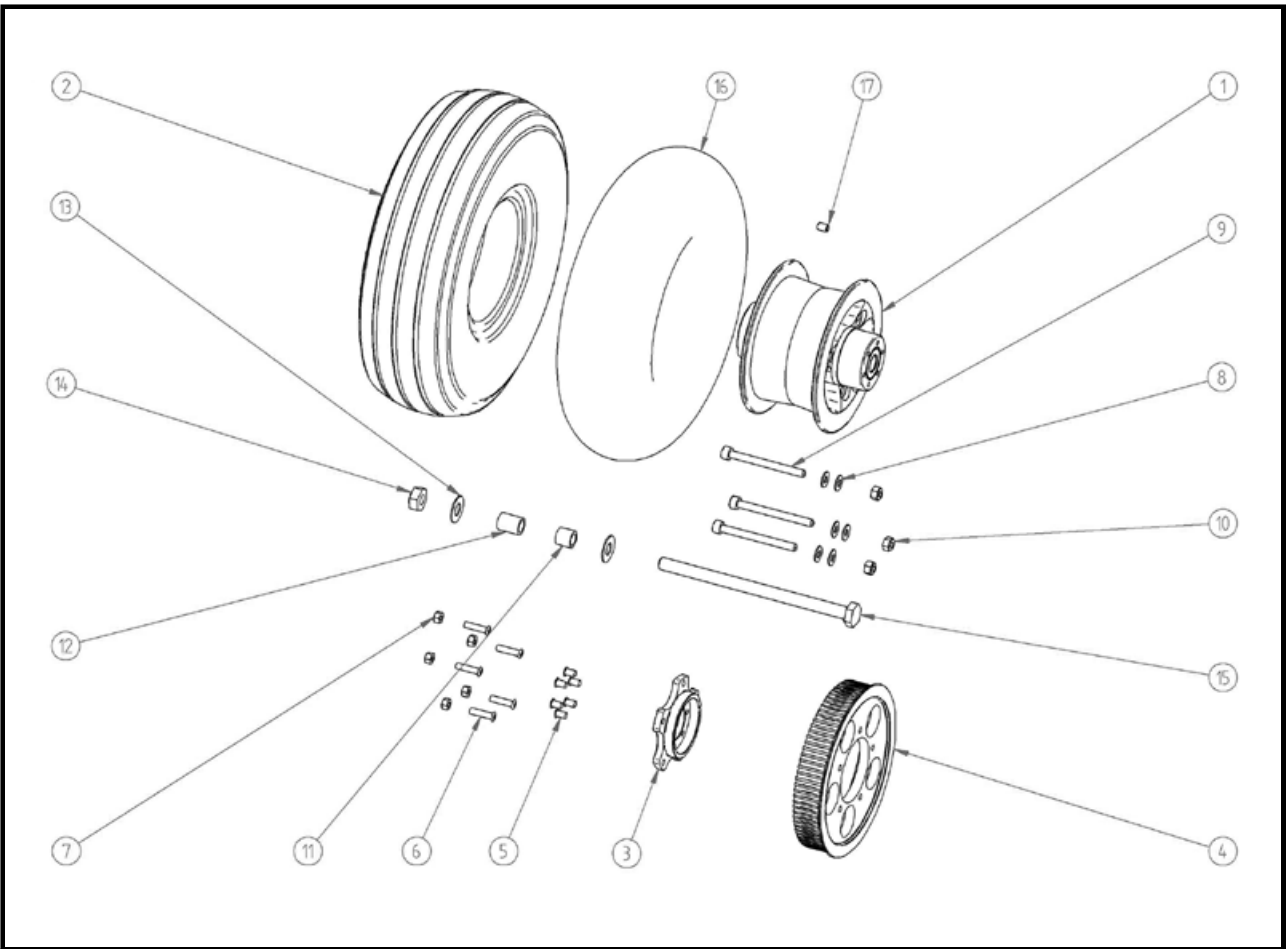

A1. BODY SET

No.	Code	Desc. Goods	Q'ty	DEALER Total Price/set	MSRP Total Price/Set
A1-1	3COPM0551A	OPEN LEVER FOLDING PIN	1		
A1-2	3EVO20522A	FRONT NECK FOLDING PIN	1		
A1-3	3COPM0540A	OPEN LEVER	1		
A1-4	3CORE0500A	FRONT NECK E RING	2		
A1-5	3CORE0900A	OPEN LEVER E RING	2		
A1-6	3EVO20521A	FRONT NECK PLATE WASHER	2		
A1-7	3EVO20521A	FRONT NECK PLATE BULTE WASHER	2		
A1-8	3CON06000A	FRONT NECK PLATE BULTS	1		
A1-9	3CO106075B	FRONT NECK PLATE BULTS	1		
A1-10	3EVO20530A	FRAME	1		
A1-11	3EVO20510A	SUPPORT TUBE	1		
A1-12	3COPM0552A	OPEN LEVER SPRING	1		
A1-13	3EVO20524A	FRONT NECK TOP SPACER	1		
A1-14	3CO206010A	M6 SPACER BOLT	2		

B1. FRONT WHEEL SET

No.	Code	Desc. Goods	Q'ty	DEALER Total Price/set	MSRP Total Price/Set
B1-1	3EVO20410A	FRONT RIM	1		
B1-2	3COPM0406A	10" TIRE	1		
B1-3	3CO106055A	FRONT FOLDING BULTS	3		
B1-4	3CON06000A	SIDE PLATE ENG BOLT	3		
B1-5	3COPM0404B	L12.5 WHEEL SPACER	1		
B1-6	3CO510150C	FRONT WHEEL BULTE	2		
B1-7	3COPM0405A	L18 SPACER	1		
B1-8	3CON10000A	FRONT WHEEL BOLT	1		
B1-9	3CO510160A	FRONT WHEEL BULTS	1		
B1-10	3COPM0407A	10" INNER TIRE(Tube)	1		
B1-11	3COPM0408A	TIRE CAP	1		
B1-12	3COW13061A	M6 WASHER	6		

B3. REAR WHEEL SET

B3. REAR WHEEL SET

COMPLETE REAR WHEEL SET

No.	Code	Desc. Goods	Q'ty	DEALER Total Price/set	MSRP Total Price/Set
B3-1	3EVO20810A	BACK RIM	1		
B3-2	3COPM0406A	10" TIRE	1		
B3-3	3EVO20821A	PULLEY WHEEL FLANGE	1		
B3-4	3EVO20820A	86T PULLEY WHEEL	1		
B3-5	3CO205012C	DISK BULTS	6		
B3-6	3CO206016A	BACK WHEEL BELT BOLTS	5		
B3-7	3CON06000A	BACK WHEEL BELT BOLT	5		
B3-8	3COW13061A	M6 WASHER	6		
B3-9	3CO106055A	FRONT FOLDING BULTS	3		
B3-10	3CON06000A	SIDE PLATE ENG BOLT	3		
B3-11	3COPM0404B	L12.5 WHEEL SPACER	1		
B3-12	3COPM0405A	L18 SPACER	1		
B3-13	3CO510150C	FRONT WHEEL BULTS	2		
B3-14	3CON10000A	BACK WHEEL BULT	1		
B3-15	3CO510165B	BACK WHEEL BULTS	1		
B3-16	3COPM0407A	10" INNER TIRE (Tube)	1		
B3-17	3COPM0408A	TIRE CAP	1		