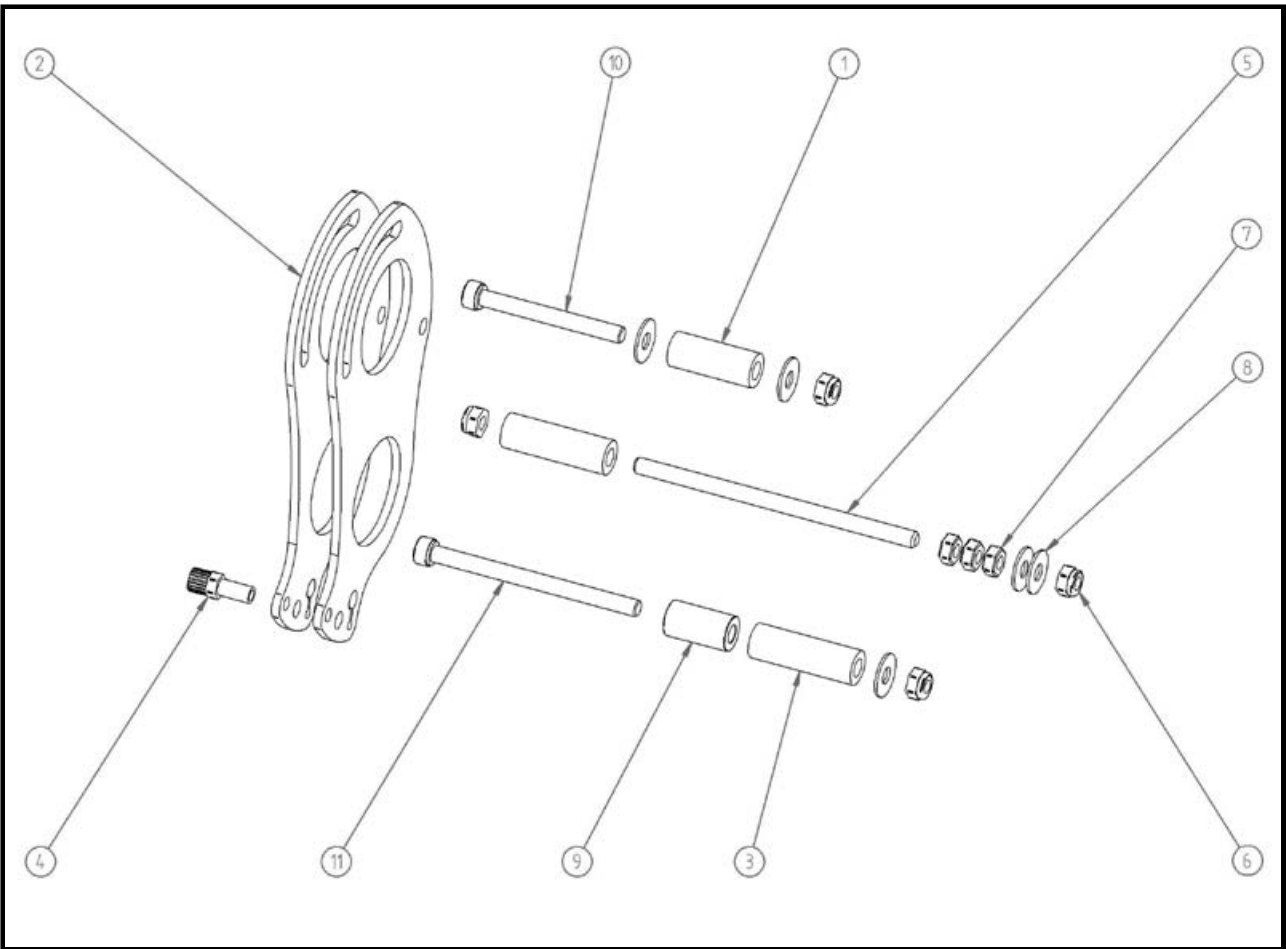

B3. REAR WHEEL SET

B3. REAR WHEEL SET

COMPLETE REAR WHEEL SET

No.	Code	Desc. Goods	Q'ty	DEALER Total Price/set	MSRP Total Price/Set
B3-1	3EVO20810A	BACK RIM	1		
B3-2	3COPM0406A	10" TIRE	1		
B3-3	3EVO20821A	PULLEY WHEEL FLANGE	1		
B3-4	3EVO20820A	86T PULLEY WHEEL	1		
B3-5	3CO205012C	DISK BULTS	6		
B3-6	3CO206016A	BACK WHEEL BELT BOLTS	5		
B3-7	3CON06000A	BACK WHEEL BELT BOLT	5		
B3-8	3COW13061A	M6 WASHER	6		
B3-9	3CO106055A	FRONT FOLDING BULTS	3		
B3-10	3CON06000A	SIDE PLATE ENG BOLT	3		
B3-11	3COPM0404B	L12.5 WHEEL SPACER	1		
B3-12	3COPM0405A	L18 SPACER	1		
B3-13	3CO510150C	FRONT WHEEL BULTS	2		
B3-14	3CON10000A	BACK WHEEL BULT	1		
B3-15	3CO510165B	BACK WHEEL BULTS	1		
B3-16	3COPM0407A	10" INNER TIRE (Tube)	1		
B3-17	3COPM0408A	TIRE CAP	1		

C2. GEAR BOX SET

C2. GEAR BOX SET

No.	Code	Desc. Goods	Q'ty	DEALER Total Price/set	MSRP Total Price/Set
ASS-2-1	2EVO20700A	COMPLETE GEAR BOX			

C2. GEAR BOX SET No.2

C2. GEAR BOX SET No.2

No.	Code	Desc. Goods	Q'ty	DEALER Total Price/set	MSRP Total Price/Set
C2-1	3EVO20708A	SPACER CAM	1		
C2-2	3EVO20701A	BELT ASS PLATE	2		
C2-3	3EVO20702A	SPACER	2		
C2-4	3COPM0308A	AOG NUT 1-1	1		
C2-5	3CO906110A	STUD	1		
C2-6	3CON06000A	STUD M6 BOLT (NYLON)	4		
C2-7	3CON06000B	STUD M6 BOLT	3		
C2-8	3COW16061A	GEAR BOX M6 WASHER	5		
C2-9	3COPM0791A	BELT TENSIONER BUSH	1		
C2-10	3CO106055A	BELT CAM SPACER BULTS	1		
C2-11	3CO106080A	TENSIONER BUSH BULTS	1		