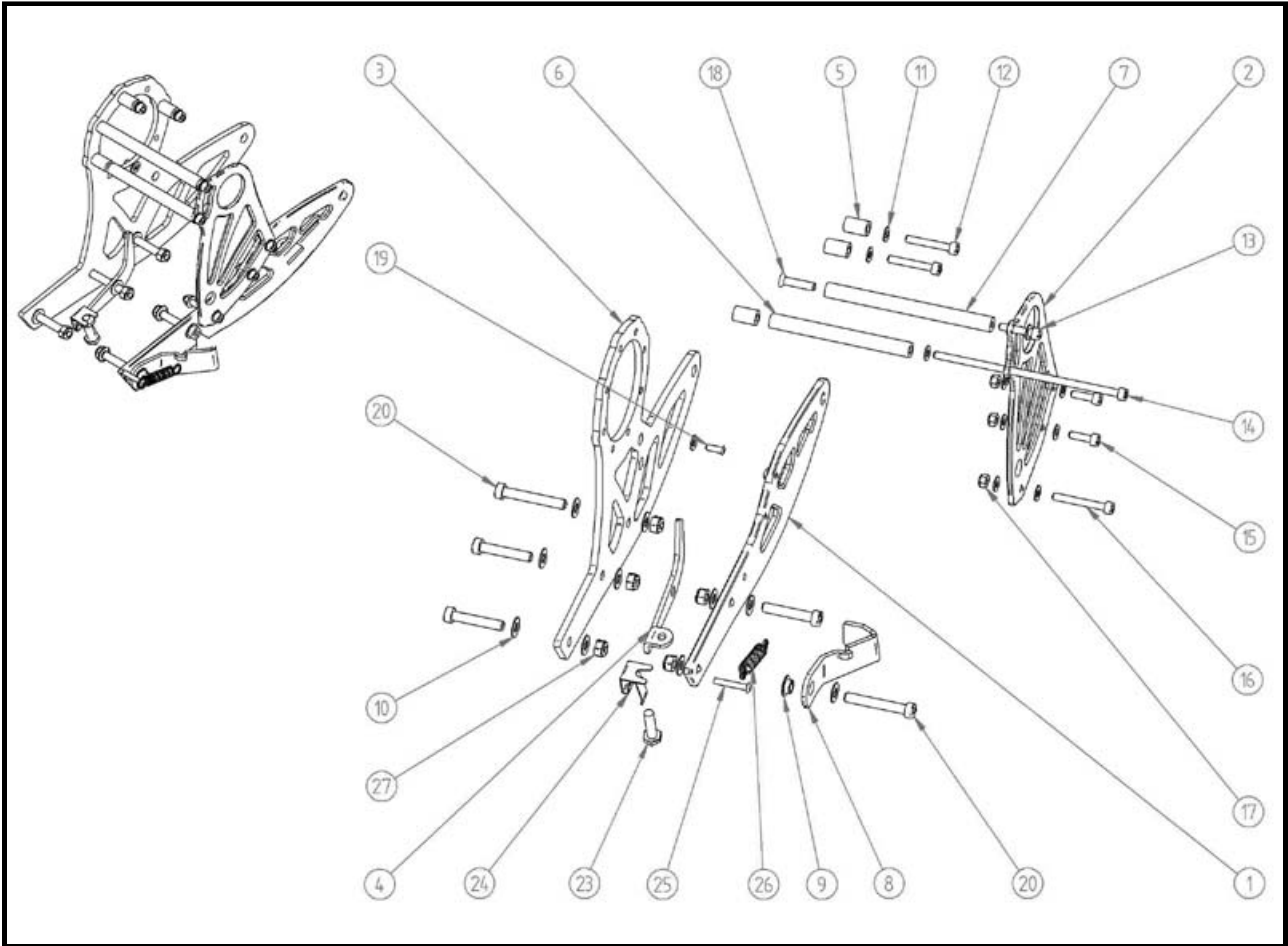

G1. ASSEMBLY

G1. ASSEMBLY

No.	Code	Desc. Goods	Q'ty	DEALER Total Price/set	MSRP Total Price/Set
G1-1	3EVO20630A	SWING ARM 2 SPEED	1		
G1-2	3EVO20620A	SIDE PLATE ENG	1		
G1-3	3EVO20610A	NEW ENGING MOUNT	1		
G1-4	3EVO20580A	TENSIONER BENT	1		
G1-5	3EVO20781B	L20 SPACER	3		
G1-6	3EVO20782B	L125.5 SPACER	1		
G1-7	3EVO20783B	L147.5 MAIN SPACER	1		
G1-8	3EVO20560A	SIDE STAND	1		
G1-9	3COPM0571A	SIDE STAND BUSH	1		
G1-10	3COW17081A	M8 WASHER	10		
G1-11	3COW13061A	M6 WASHER	11		
G1-12	3CO106035E	L40mm ENG BULTS	2		
G1-13	3CO106030A	L30mm GERA PLATE BULTS	1		
G1-14	3CO106165D	L165mm ENG BULTS	1		
G1-15	3CO106020A	SIDE PLATE ENG SHORT BULTS	2		
G1-16	3CO106045B	SIDE PLATE ENG LONG BULTS	1		
G1-17	3CON06000A	SIDE PLATE ENG BOLT	3		
G1-18	3CO306030A	L30mm GEAR PALTE BULTS	1		
G1-19	3CO106015C	L15mm ENG BULTS	1		
G1-20	3CO108055B	SWING ARM LONG BULTS	2		
G1-21	3CO108045B	SWIND ARM SHORT BULTS	3		
G1-22	3CON08000A	FRONT FORK BOLT	5		
G1-23	3CO508025A	TENSIONER BENT BULTS	1		
G1-24	3COPM0581A	TENSIONER BENT HOLD SPRING	1		
G1-25	3CO605030A	SIDE STAND BLUTS	1		
G1-26	3COPM0572A	SIDE STAND SPRING	1		
G1-27	3CON08000A	FRONT FORK BOLT	5