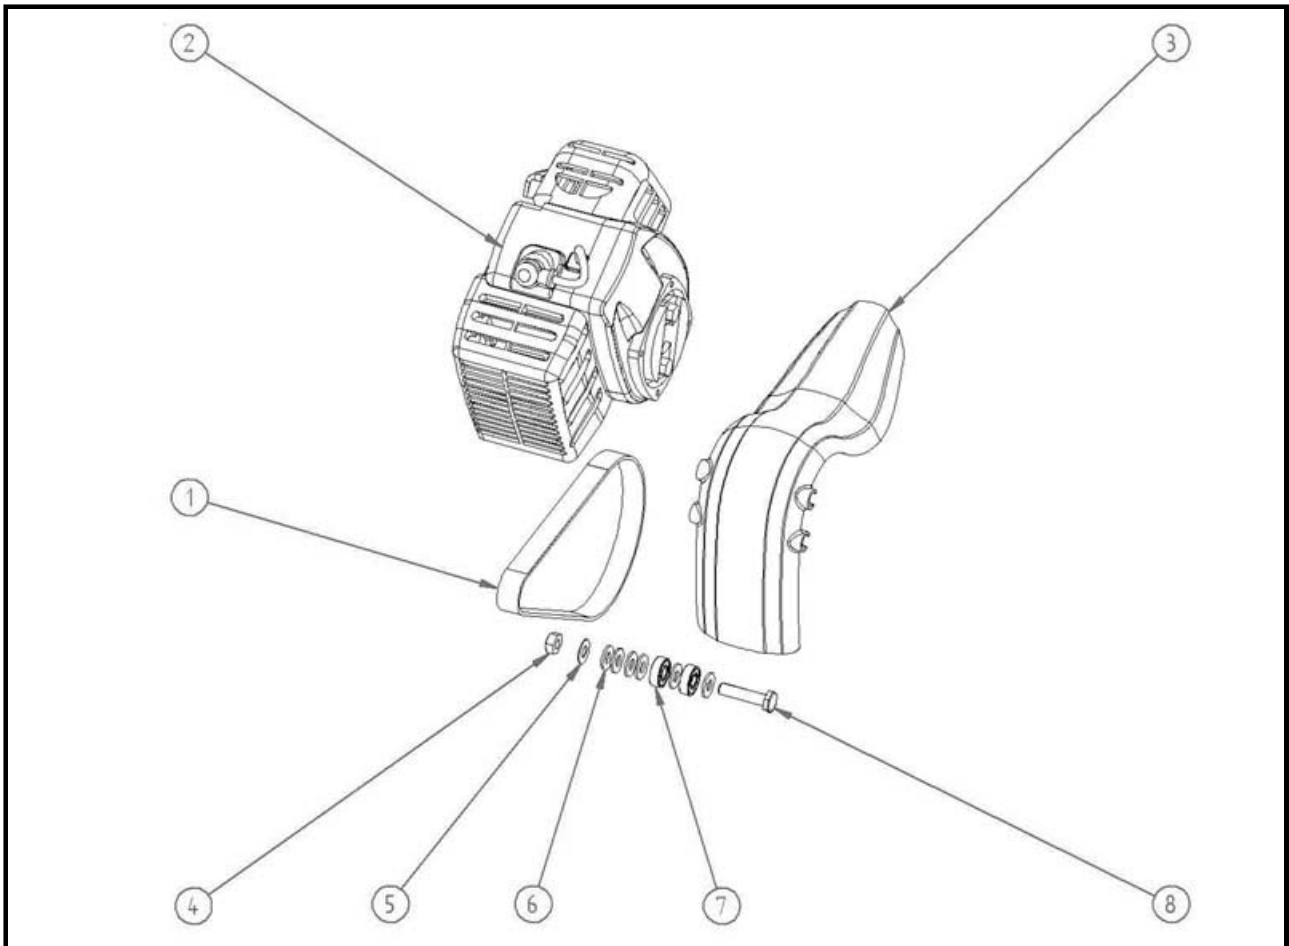

G4. REAR ASSEMBLY

G4. REAR ASSEMBLY

No.	Code	Desc. Goods	Q'ty	DEALER Total Price/set	MSRP Total Price/Set
G4-1	3EVO20822A	5M 650 BELT	1		
G4-2	3EVO20910A	ENGINE Active 50cc	1		
G4-3	3EVO20640A	REAR MUD GARD Black	1		
G4-3a		REAR MUD GARD Chrome			
G4-4	3CON10000A	BACK WHEEL BOLT	1		
G4-5	3CO510150C	FRONT WHEEL BULTS	1		
G4-6	3COW22102A	INDOLENCS PULLEY WASHER	6		
G4-7	3COB06000A	10X26 BEARING	2		
G4-8	3CO510045A	INDOLENCE PULLEY BULTS	1